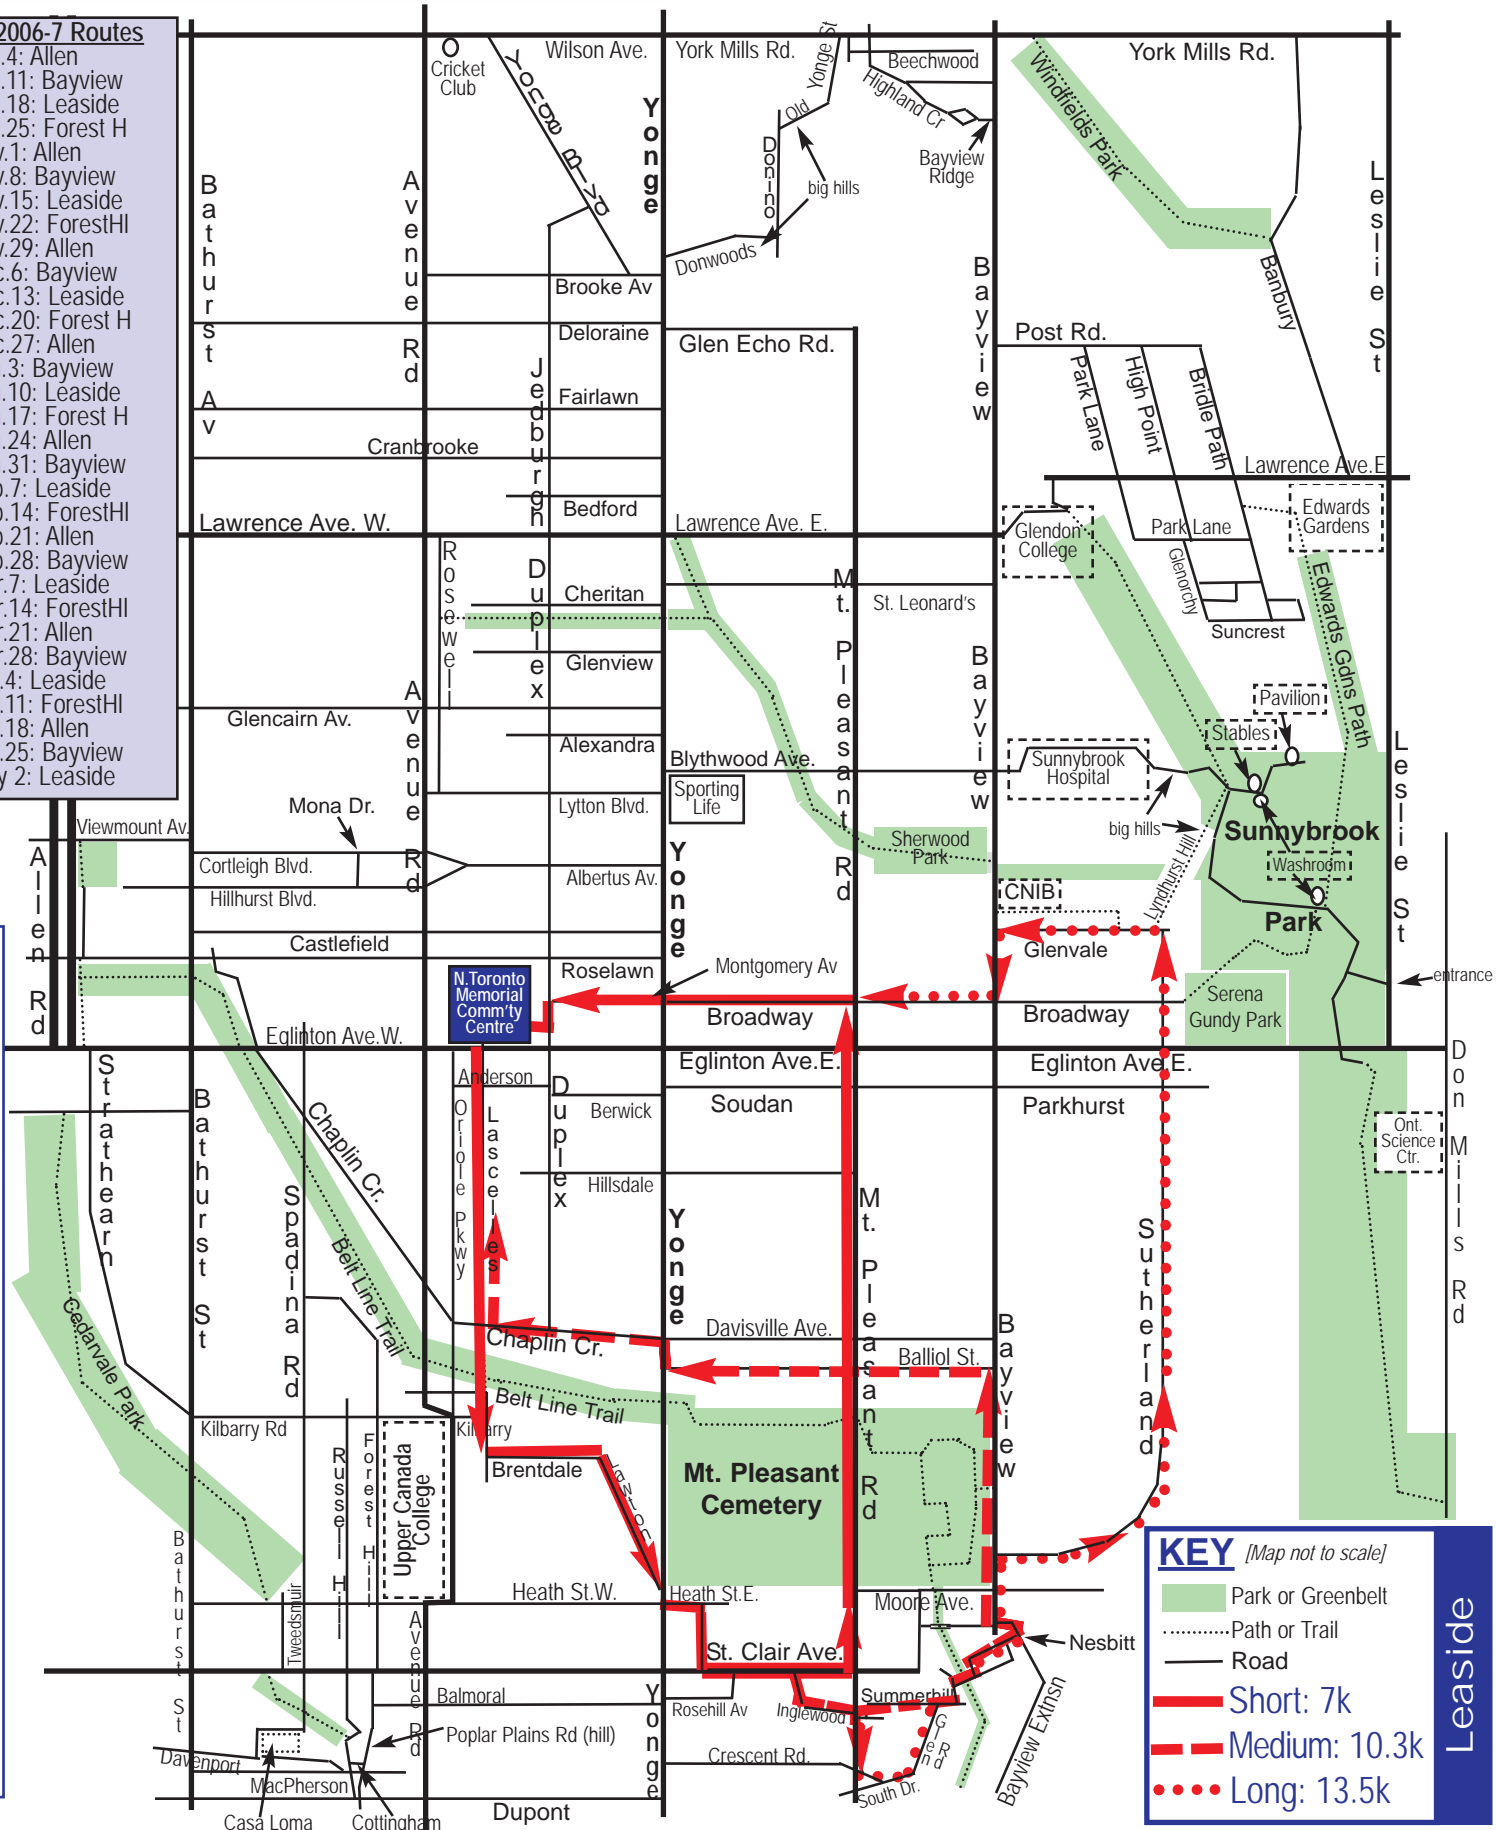

Marathon Dynamics Running Club

Winter Running Routes

Leaside Route

2006-7 Routes

- Oct. 4: Allen
- Oct. 11: Bayview
- Oct. 18: Leaside
- Oct. 25: Forest H
- Nov. 1: Allen
- Nov. 8: Bayview
- Nov. 15: Leaside
- Nov. 22: Forest H
- Nov. 29: Allen
- Dec. 6: Bayview
- Dec. 13: Leaside
- Dec. 20: Forest H
- Dec. 27: Allen
- Jan. 3: Bayview
- Jan. 10: Leaside
- Jan. 17: Forest H
- Jan. 24: Allen
- Jan. 31: Bayview
- Feb. 7: Leaside
- Feb. 14: Forest H
- Feb. 21: Allen
- Feb. 28: Bayview
- Mar. 7: Leaside
- Mar. 14: Forest H
- Mar. 21: Allen
- Mar. 28: Bayview
- Apr. 4: Leaside
- Apr. 11: Forest H
- Apr. 18: Allen
- Apr. 25: Bayview
- May 2: Leaside

www.marathondynamicsrunningclub.ca

KEY [Map not to scale]

- Park or Greenbelt
- Path or Trail
- Road
- Short: 7k
- Medium: 10.3k
- Long: 13.5k

Leaside