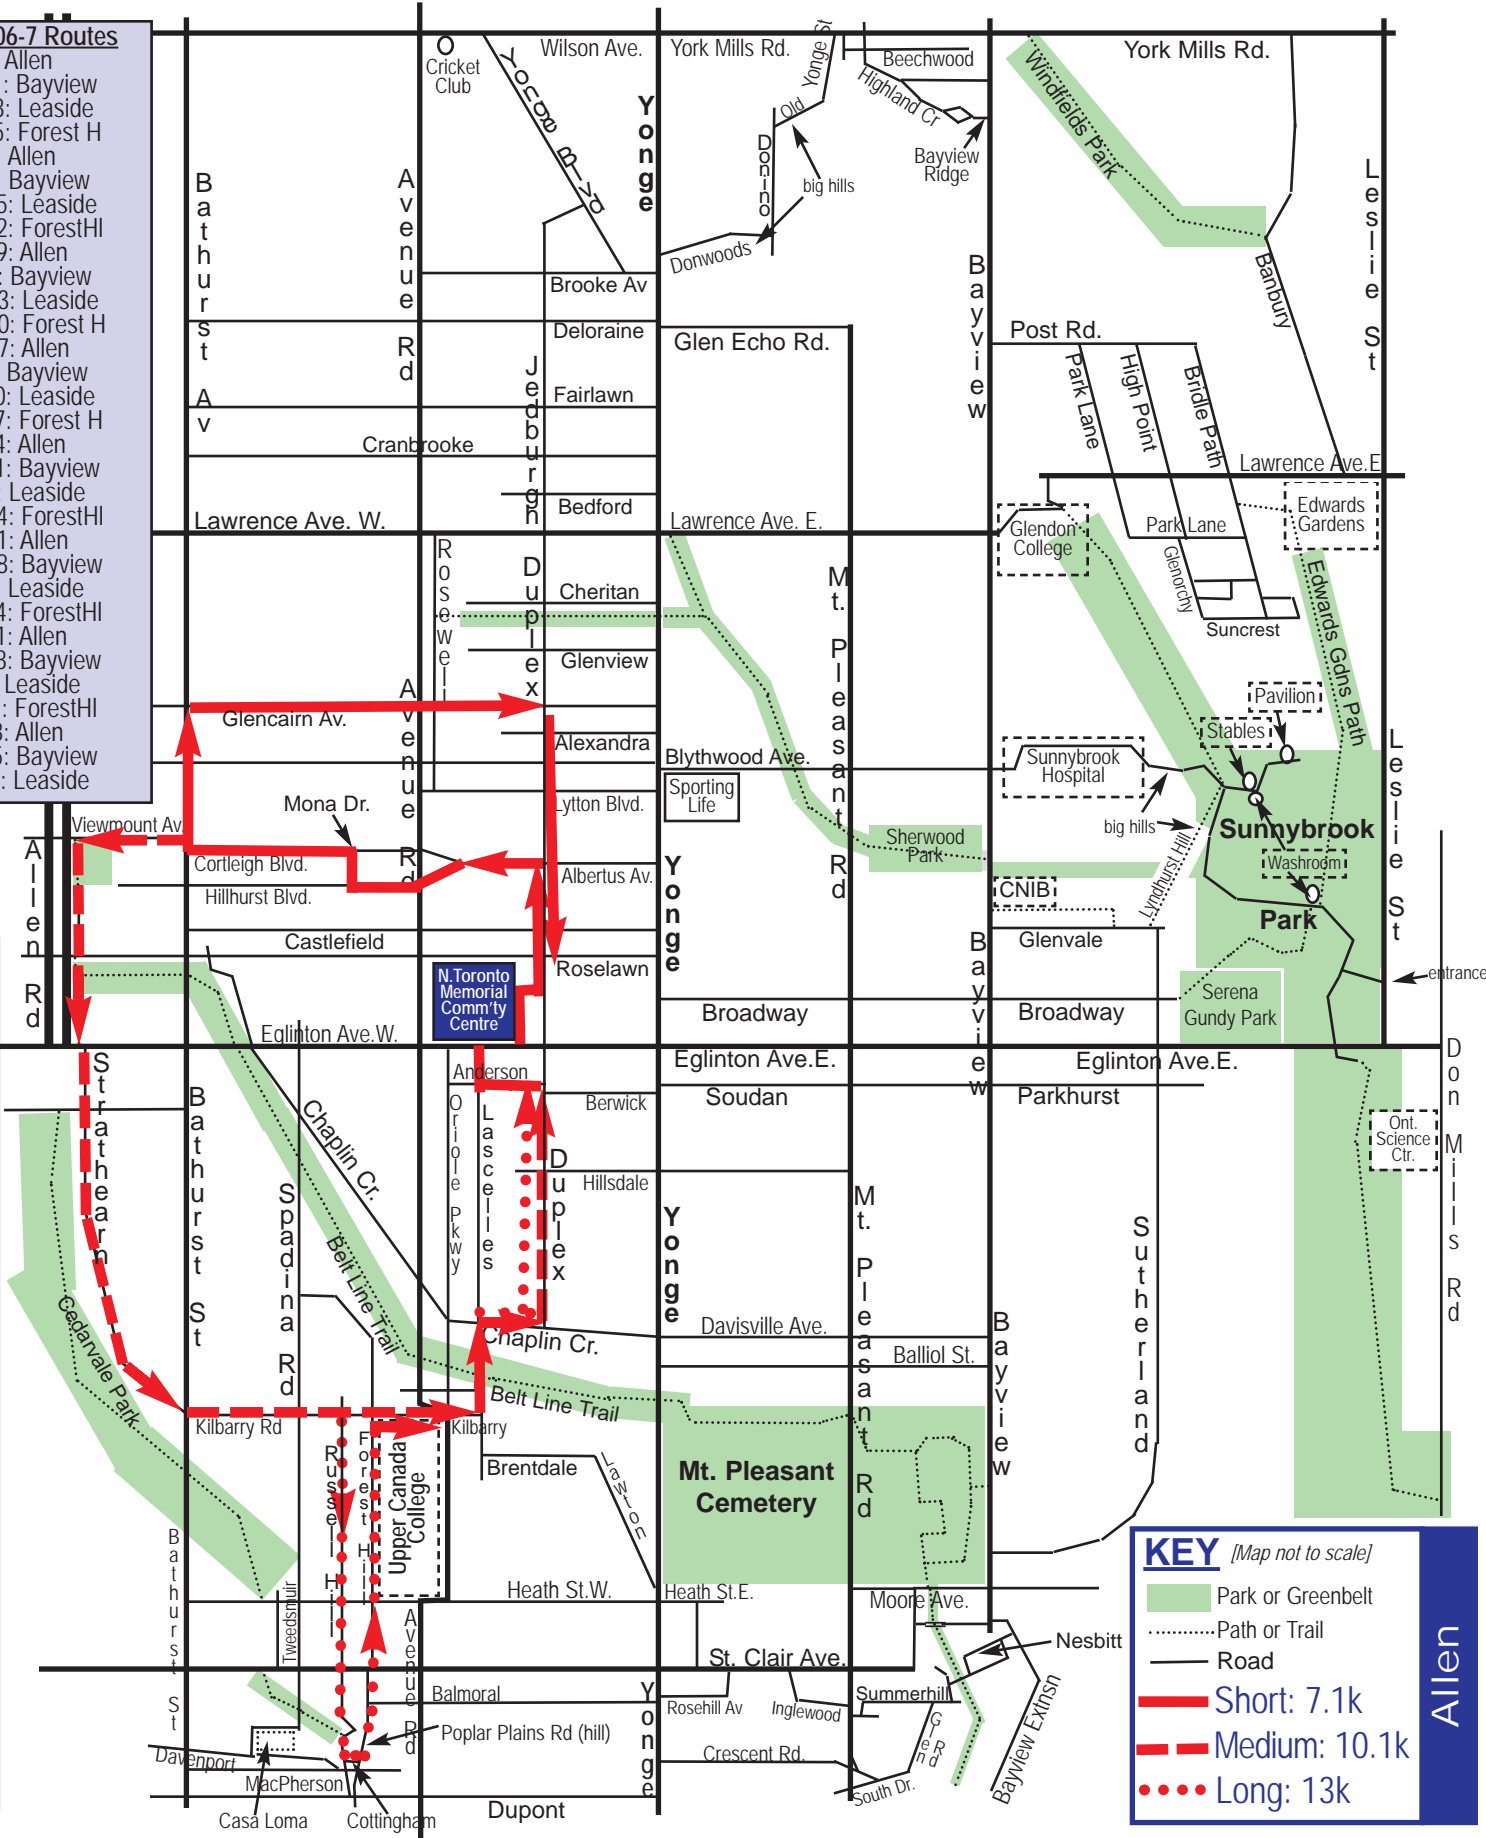

Marathon Dynamics Running Club

Winter Running Routes

Allen Road Route

2006-7 Routes

- Oct. 4: Allen
- Oct. 11: Bayview
- Oct. 18: Leaside
- Oct. 25: Forest H
- Nov. 1: Allen
- Nov. 8: Bayview
- Nov. 15: Leaside
- Nov. 22: ForestHI
- Nov. 29: Allen
- Dec. 6: Bayview
- Dec. 13: Leaside
- Dec. 20: ForestHI
- Dec. 27: Allen
- Jan. 3: Bayview
- Jan. 10: Leaside
- Jan. 17: Forest H
- Jan. 24: Allen
- Jan. 31: Bayview
- Feb. 7: Leaside
- Feb. 14: ForestHI
- Feb. 21: Allen
- Feb. 28: Bayview
- Mar. 7: Leaside
- Mar. 14: ForestHI
- Mar. 21: Allen
- Mar. 28: Bayview
- Apr. 4: Leaside
- Apr. 11: ForestHI
- Apr. 18: Allen
- Apr. 25: Bayview
- May 2: Leaside

www.marathondynamicsrunningclub.ca

KEY [Map not to scale]

- Park or Greenbelt
- Path or Trail
- Road
- Short: 7.1k
- Medium: 10.1k
- Long: 13k

Allen